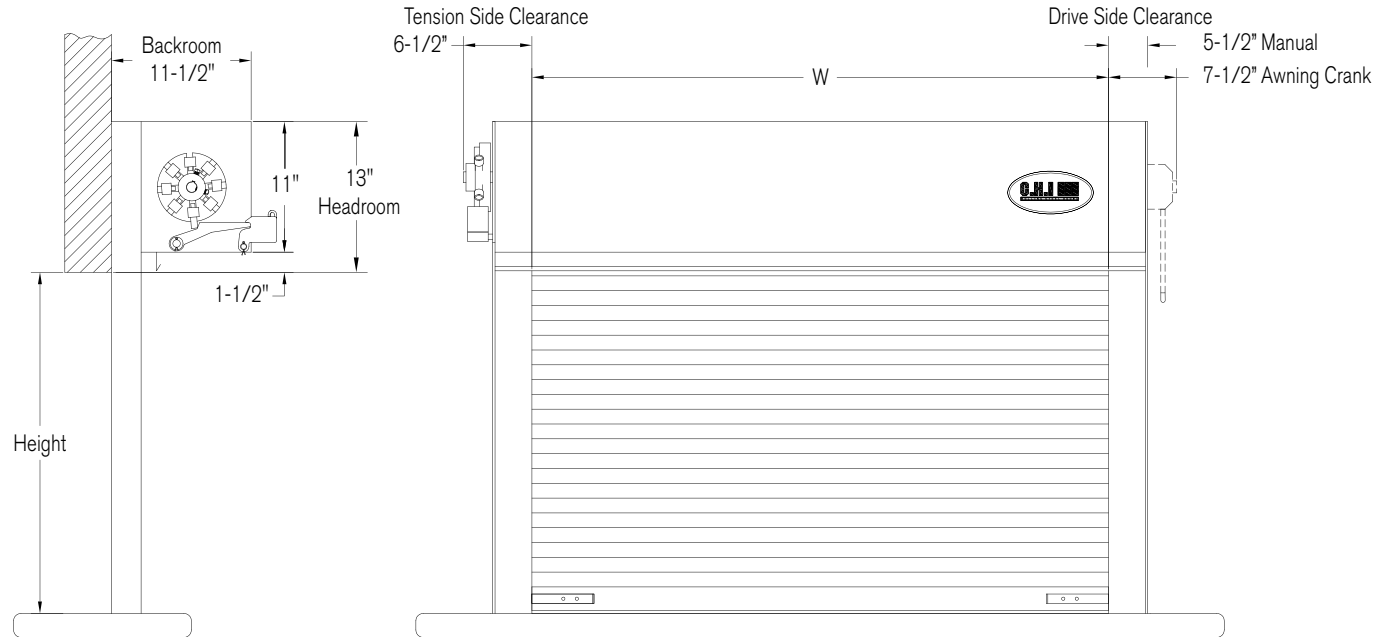

Series 7500 Fire Shutters

GAURDIAN FIRE DOORS CARRY STANDARD LISTING OR OVERSIZE U.L. LABELS.

C.H.I. Listing Label

C.H.I. Oversize Label

Face of Wall Mount

Between Jamb Mount

	D	T
Manual	5-1/2"	6-1/2"
Awning Crank	7-1/2"	6-1/2"