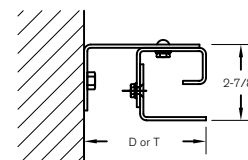

Series 7500 Fire Shutters

GAURDIAN FIRE DOORS CARRY STANDARD LISTING OR OVERSIZE U.L. LABELS.

C.H.I. Listing Label

C.H.I. Oversize Label

Face of Wall Mount

Between Jamb Mount

	D	T
Manual	5-1/2"	6-1/2"
Awning Crank	7-1/2"	6-1/2"