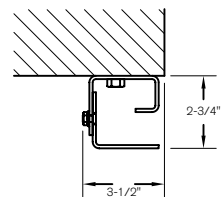

Series 7500 Fire Shutters

GAURDIAN FIRE DOORS CARRY STANDARD LISTING OR OVERSIZE U.L. LABELS.

C.H.I. Listing Label

C.H.I. Oversize Label

Face of Wall Mount

Between Jamb Mount

	D	T
Manual	5-1/2"	6-1/2"
Awning Crank	7-1/2"	6-1/2"