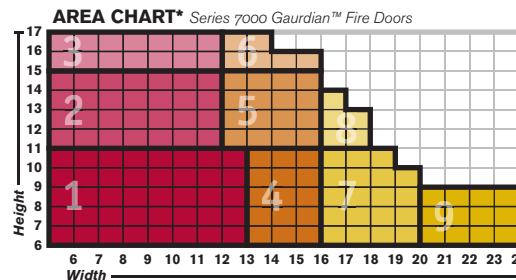

3 and 4 HOUR FIRE DOORS

zone	H	B	T	D	X	Y	Z
1	15"	28"	6-1/2"	7-1/2"	3-7/8"	4-3/8"	6-1/2"
2	17"	30"	6-1/2"	7-1/2"	3-7/8"	4-3/8"	6-1/2"
3	19"	32"	6-1/2"	7-1/2"	5"	4-3/8"	6-1/2"
4	15"	28"	7"	8"	4-1/4"	4-3/4"	7"
5	17"	30"	7"	8"	4-1/4"	4-3/4"	7"
6	19"	32"	7"	8"	5"	4-3/4"	7"
7	15"	28"	7-1/2"	8-1/2"	5"	5-1/4"	7-1/2"
8	17"	30"	7-1/2"	8-1/2"	5"	5-1/4"	7-1/2"
9	19"	32"	7-1/2"	8-1/2"	5"	5-1/4"	7-1/2"

NOTE: Grifco Governor requires 12" of backroom.

* When using Area Charts, if size falls on a zone division line, go up to the next zone.