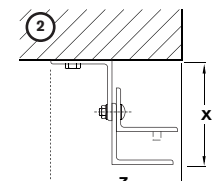

3 and 4 HOUR FIRE DOORS

zone	H	B	T	D	X	Y	Z
1	15"	28"	6-1/2"	7-1/2"	3-7/8"	4-3/8"	6-1/2"
2	17"	30"	6-1/2"	7-1/2"	3-7/8"	4-3/8"	6-1/2"
3	19"	32"	6-1/2"	7-1/2"	5"	4-3/8"	6-1/2"
4	15"	28"	7"	8"	4-1/4"	4-3/4"	7"
5	17"	30"	7"	8"	4-1/4"	4-3/4"	7"
6	19"	32"	7"	8"	5"	4-3/4"	7"
7	15"	28"	7-1/2"	8-1/2"	5"	5-1/4"	7-1/2"
8	17"	30"	7-1/2"	8-1/2"	5"	5-1/4"	7-1/2"
9	19"	32"	7-1/2"	8-1/2"	5"	5-1/4"	7-1/2"

NOTE: Grifco Governor requires 12" of backroom.

* When using Area Charts, if size falls on a zone division line, go up to the next zone.