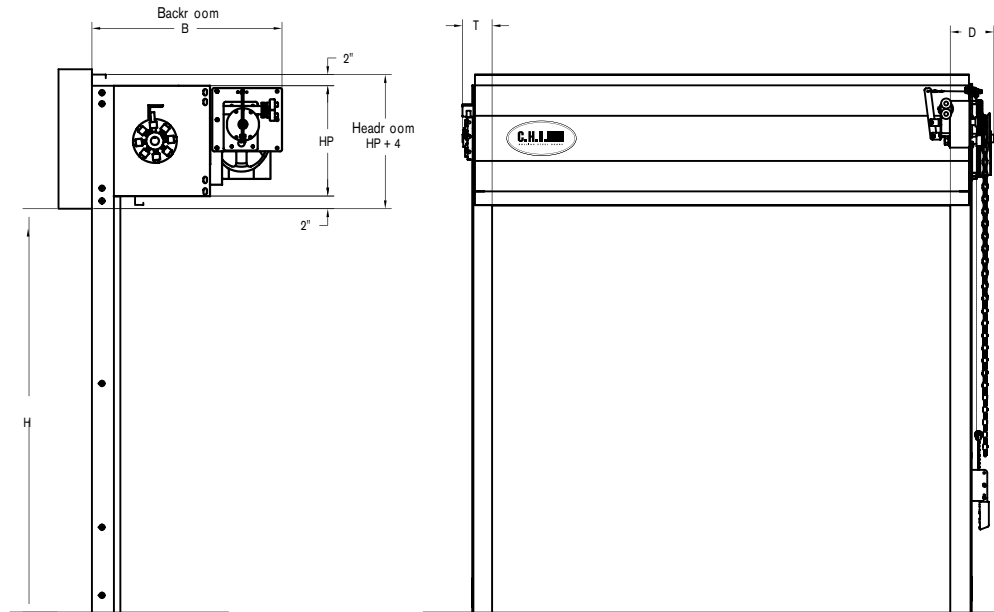

DETAILS

CLEARANCES & DIMENSIONS

1. Steel
2. Wood or Masonry
3. Wood, Masonry or Steel