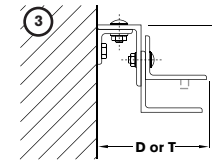

3 and 4 HOUR FIRE DOORS

zone	H	B	T	D	X	Y	Z
1	15"	28"	6-1/2"	7-1/2"	3-7/8"	4-3/8"	6-1/2"
2	17"	30"	6-1/2"	7-1/2"	3-7/8"	4-3/8"	6-1/2"
3	19"	32"	6-1/2"	7-1/2"	5"	4-3/8"	6-1/2"
4	15"	28"	7"	8"	4-1/4"	4-3/4"	7"
5	17"	30"	7"	8"	4-1/4"	4-3/4"	7"
6	19"	32"	7"	8"	5"	4-3/4"	7"
7	15"	28"	7-1/2"	8-1/2"	5"	5-1/4"	7-1/2"
8	17"	30"	7-1/2"	8-1/2"	5"	5-1/4"	7-1/2"
9	19"	32"	7-1/2"	8-1/2"	5"	5-1/4"	7-1/2"

NOTE: Grifco Governor requires 12" of backroom.

* When using Area Charts, if size falls on a zone division line, go up to the next zone.