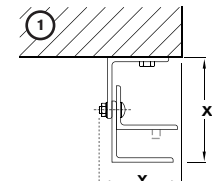

3 and 4 HOUR FIRE DOORS

zone	H	B	T	D	X	Y	Z
1	15"	28"	6-1/2"	7-1/2"	3-7/8"	4-3/8"	6-1/2"
2	17"	30"	6-1/2"	7-1/2"	3-7/8"	4-3/8"	6-1/2"
3	19"	32"	6-1/2"	7-1/2"	5"	4-3/8"	6-1/2"
4	15"	28"	7"	8"	4-1/4"	4-3/4"	7"
5	17"	30"	7"	8"	4-1/4"	4-3/4"	7"
6	19"	32"	7"	8"	5"	4-3/4"	7"
7	15"	28"	7-1/2"	8-1/2"	5"	5-1/4"	7-1/2"
8	17"	30"	7-1/2"	8-1/2"	5"	5-1/4"	7-1/2"
9	19"	32"	7-1/2"	8-1/2"	5"	5-1/4"	7-1/2"

NOTE: Grifco Governor requires 12" of backroom.

* When using Area Charts, if size falls on a zone division line, go up to the next zone.