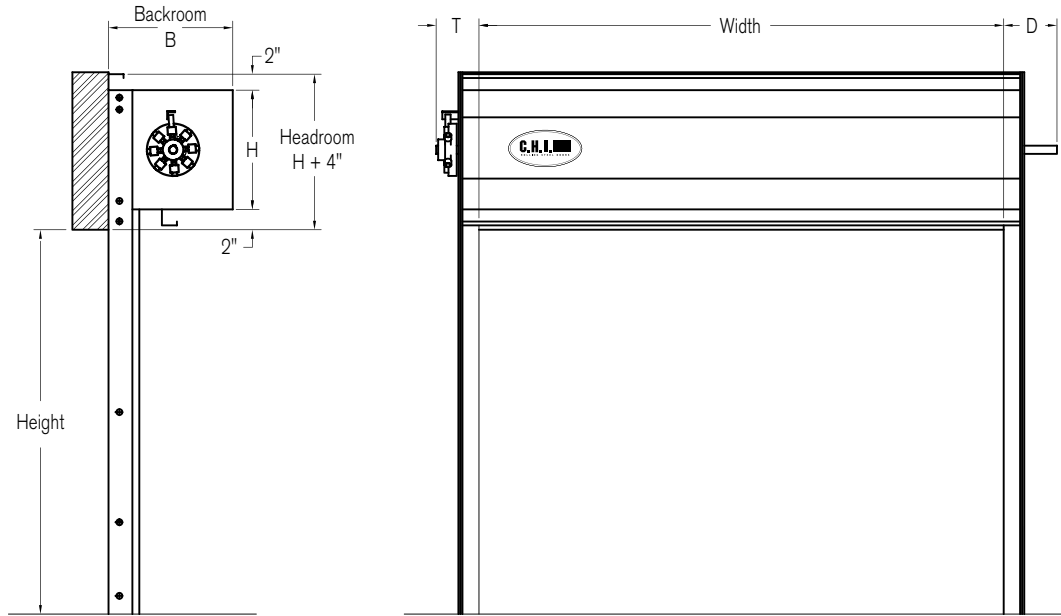

**Series 6000
Service Doors**

DETAILS
CLEARANCES & DIMENSIONS

1. Steel
2. Wood or Masonry
3. Wood, Masonry or Steel