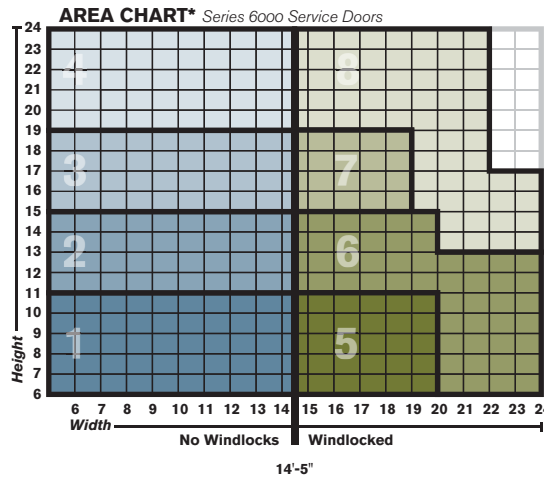

zone	H	B	T	D	X	Y	Z
1	15"	16"	6"	8-1/2"	3-7/8"	4-3/8"	6-1/2"
2	17"	18"	6"	8-1/2"	5"	4-3/8"	6-1/2"
3	19"	20"	6"	8-1/2"	5"	4-3/8"	6-1/2"
4	21"	22"	6"	8-1/2"	5"	4-3/8"	6-1/2"
5	17"	18"	6-1/2"	9-1/2"	6"	4-3/4"	7-1/2"
6	19"	20"	6-1/2"	9-1/2"	6"	4-3/4"	7-1/2"
7	21"	22"	6-1/2"	9-1/2"	6"	4-3/4"	7-1/2"
8	23"	24"	6-1/2"	9-1/2"	6"	4-3/4"	7-1/2"